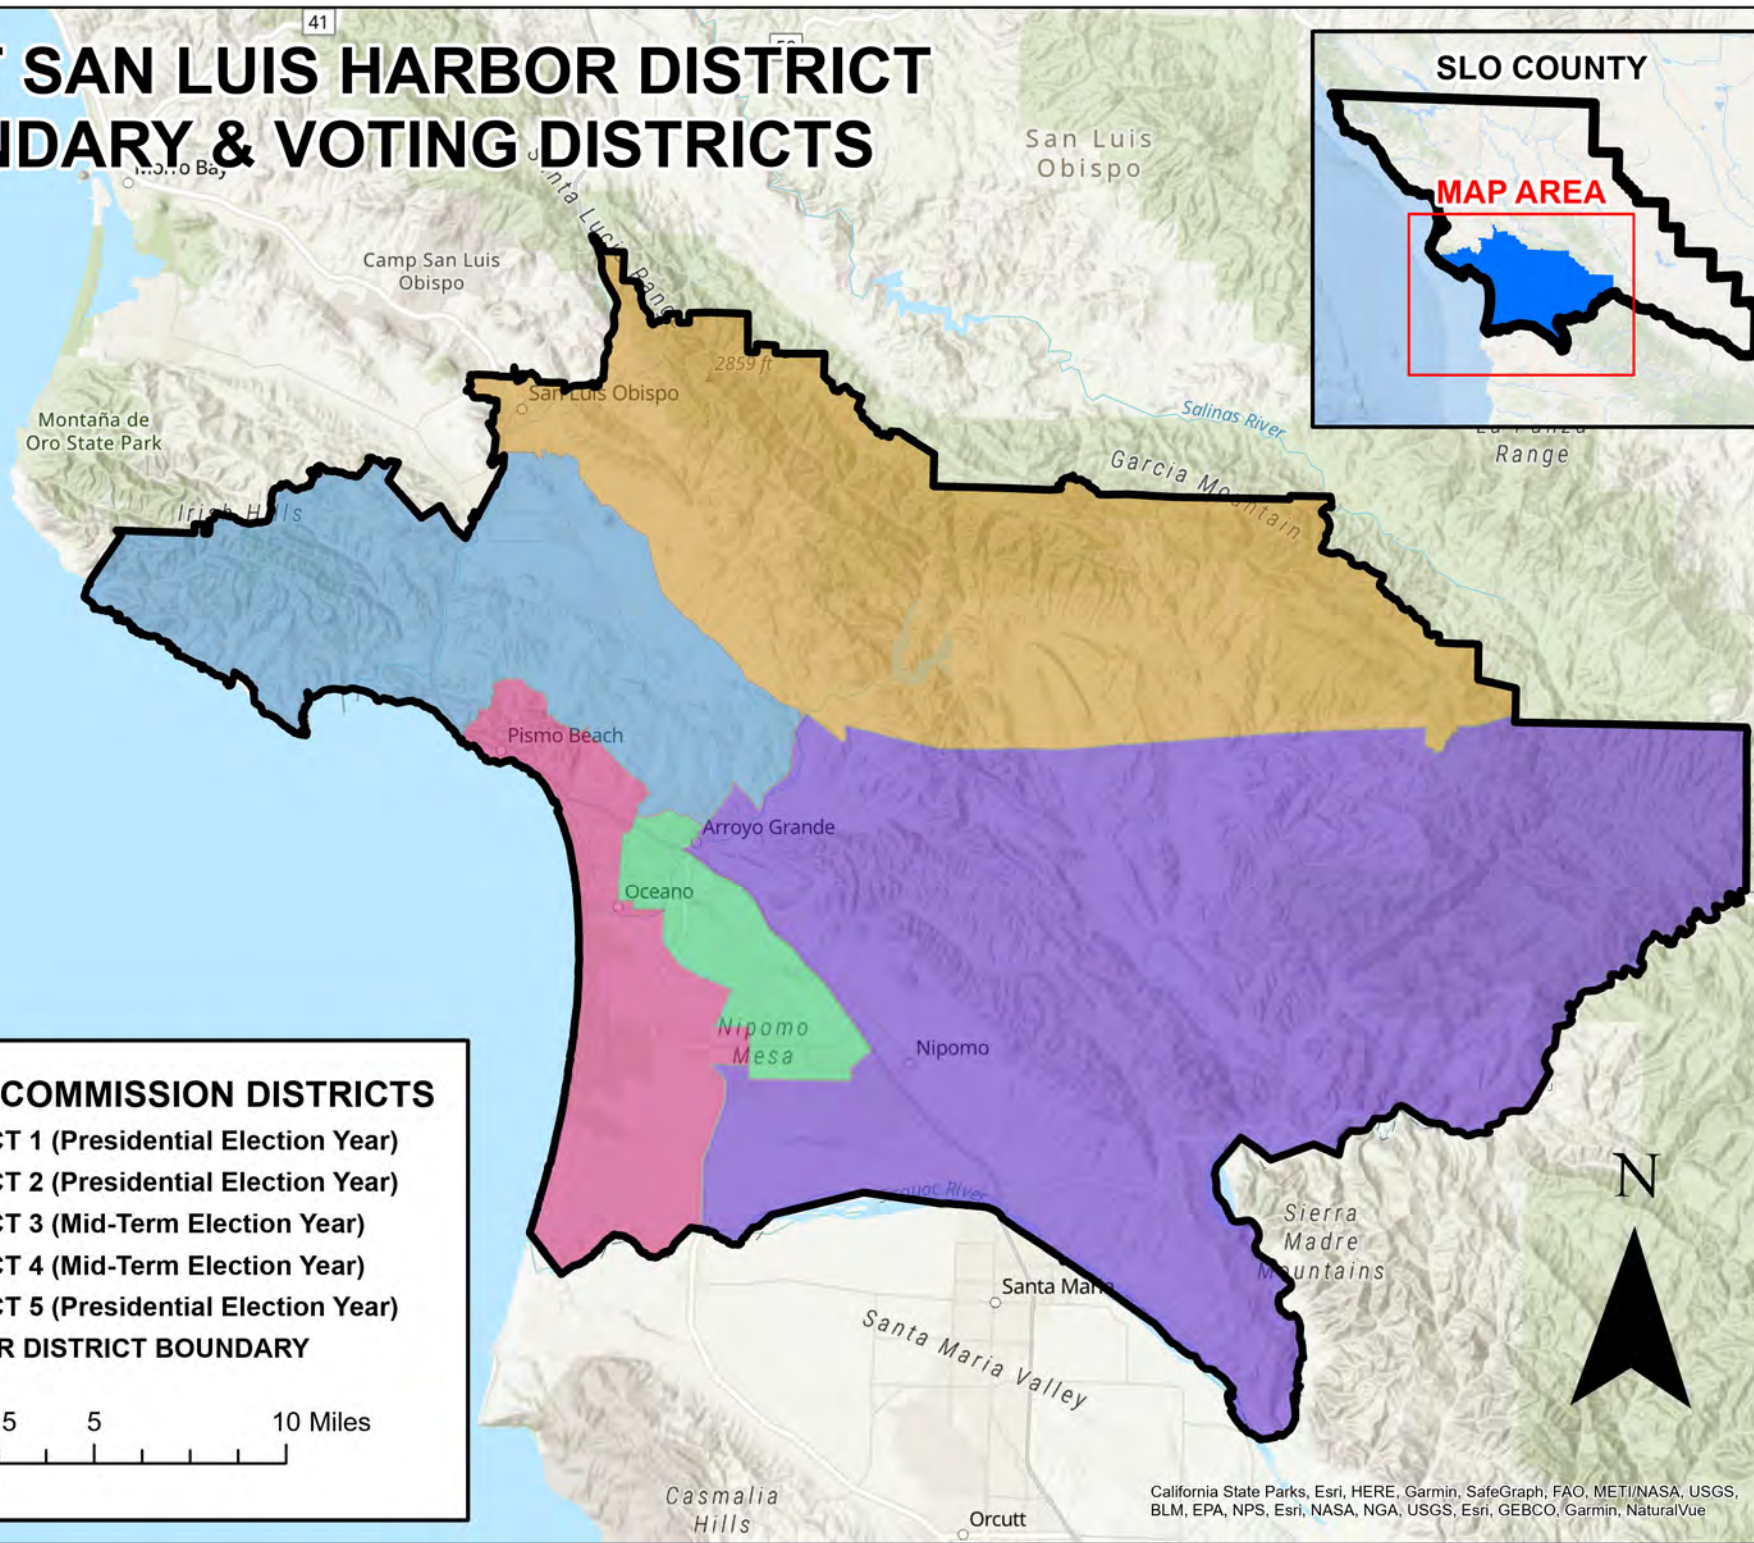

PORT SAN LUIS HARBOR DISTRICT BOUNDARY & VOTING DISTRICTS

HARBOR COMMISSION DISTRICTS

- DISTRICT 1 (Presidential Election Year)
- DISTRICT 2 (Presidential Election Year)
- DISTRICT 3 (Mid-Term Election Year)
- DISTRICT 4 (Mid-Term Election Year)
- DISTRICT 5 (Presidential Election Year)
- HARBOR DISTRICT BOUNDARY

California State Parks, Esri, HERE, Garmin, SafeGraph, FAO, METI/NASA, USGS, BLM, EPA, NPS, Esri, NASA, NGA, USGS, Esri, GEBCO, Garmin, NaturalVue