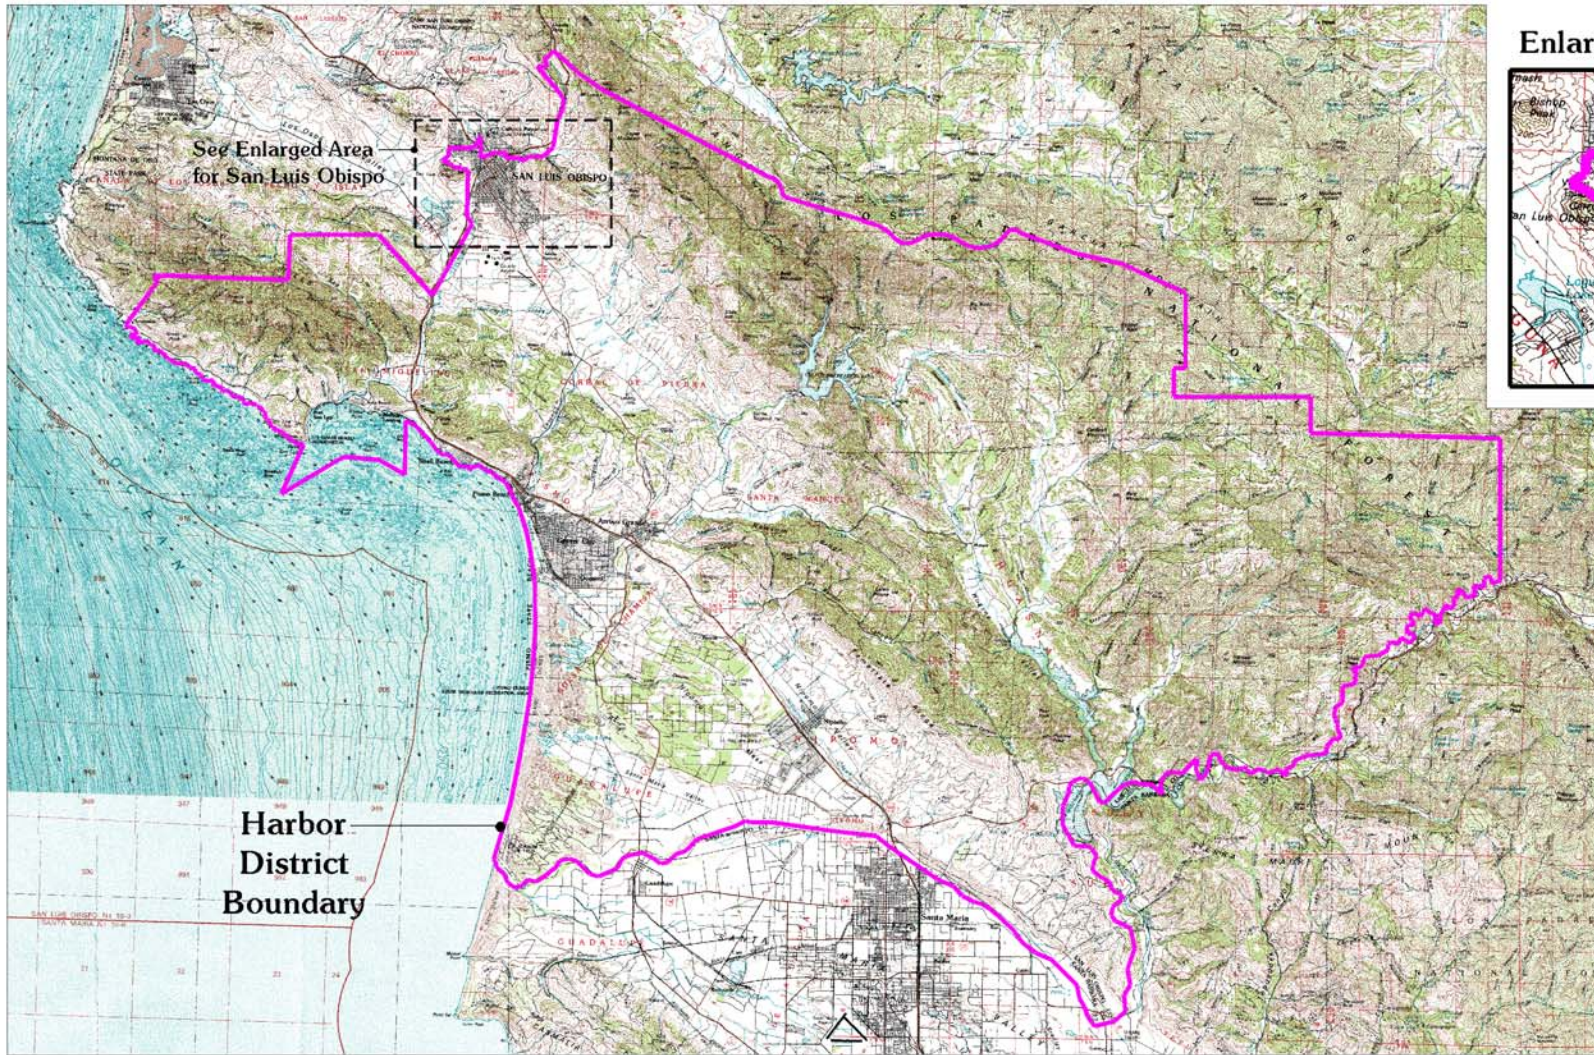

DISTRICT BOUNDARY